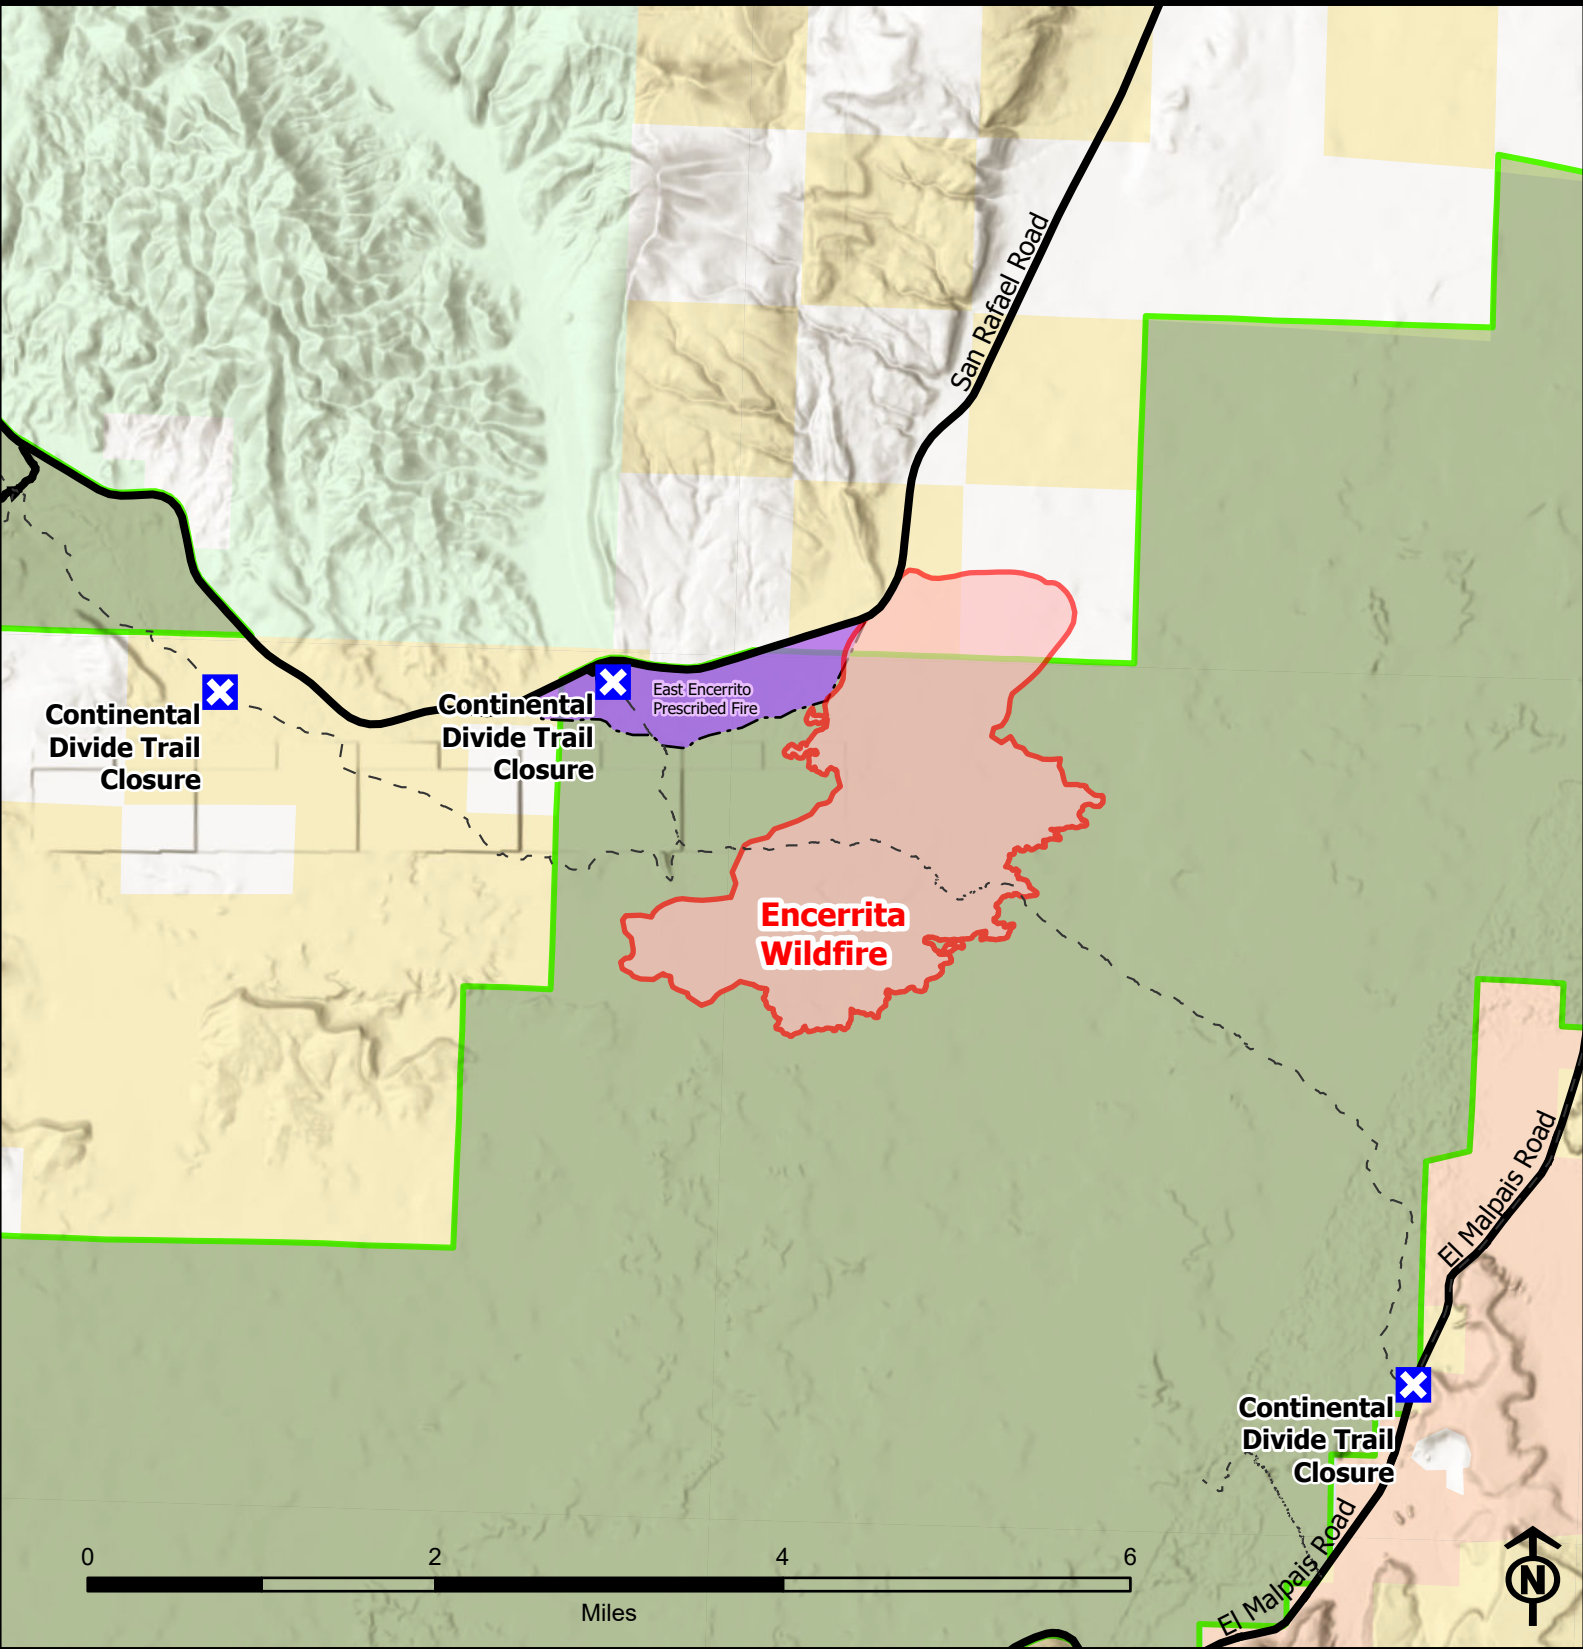

Encerrita Wildfire

National Park Service
U.S. Department of the Interior

June 20 2024

**El Malpais
National
Monument**
NMEMP-234
2279 Acres

Legend

- Closure
- Trails
- Roads
- Wildfire Perimeter
- Prescribed Fire
- NPS

Map Created: 6/20/2024 @ 0911
NAD 1983 2011 Datum .LatLong Grid